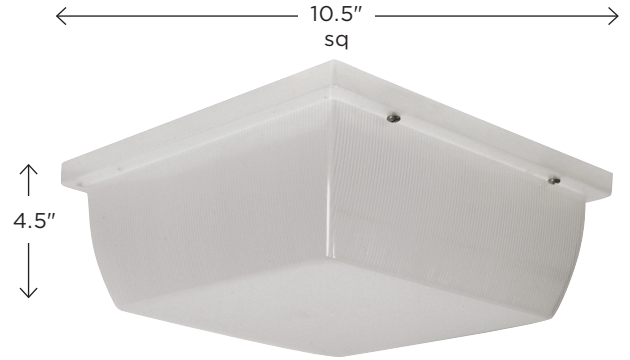

# OUTDOOR DECORATIVE MARLEX® NON-CORROSIVE

**264FMF-WH**  
H/CTR: 3.875"  
BACKPLATE: 4.5"

**263FMF-WH**  
H/CTR: 10.5"  
BACKPLATE: 6"

**265FMF-WH**  
H/CTR: 5.25"  
BACKPLATE: 10.25"

## Guardian

- Wall Or Ceiling Mount
- LED Options
- Stainless Steel Hardware

### GUIDE CODE: 263FMF-LR12W-WH

ITEM #	DIFFUSER	LIGHT SOURCE	CCT	COLOR
263FM 264FM	ACRYLIC F-Frosted Prismatic	<b>E26 MEDIUM BASE</b> (1) 40W MAX Medium Base <b>LE26-9.5W 800lm (E26 LED Lamp) + ★</b>	C-4K W-3K	WH-White
		<b>120V LIGHTWAVE LED</b> LR12-13W 1000lm 80CRI ★ LT12-12W 1040lm 90CRI		