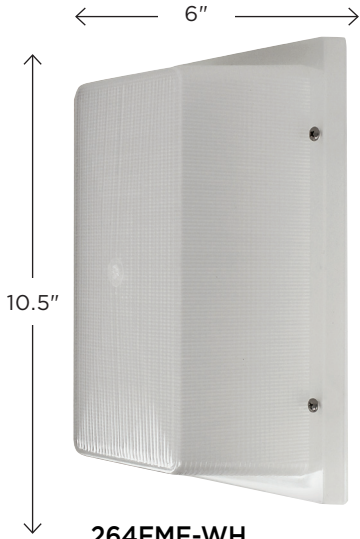

# OUTDOOR DECORATIVE MARLEX® NON-CORROSIVE

**264FMF-WH**  
H/CTR: 3.875"  
BACKPLATE: 4.5"

**263FMF-WH**  
H/CTR: 10.5"  
BACKPLATE: 6"

**265FMF-WH**  
H/CTR: 5.25"  
BACKPLATE: 10.25"

## Guardian

- Wall Or Ceiling Mount
- LED Options
- Stainless Steel Hardware

### GUIDE CODE: 263FMF-LR12W-WH

ITEM #	DIFFUSER	LIGHT SOURCE	CCT	COLOR
263FM 264FM	ACRYLIC F-Frosted Prismatic	<b>E26 MEDIUM BASE</b> (1) 40W MAX Medium Base <b>LE26-9.5W 800lm (E26 LED Lamp) + ★</b>	C-4K W-3K	WH-White
		<b>120V LIGHTWAVE LED</b> LR12-13W 1000lm 80CRI ★ LT12-12W 1040lm 90CRI		