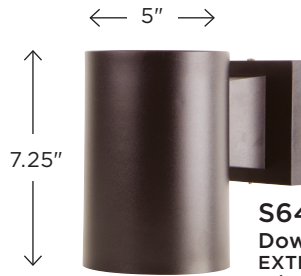

Cylinder Aluminum Housing

S64FM
Ceiling Mount

S64W
Downlight
EXTENDS: 7 3/4"
H/CTR: 2 3/8"
BACKPLATE:
4 5/8" X 4 5/8"

S65W
Up & Downlight
EXTENDS: 7.75"
H/CTR: 6.875"
BACKPLATE:
4.625" X 4.625"

GUIDE: S65W-LR12W-BK

ITEM #	LED LIGHT SOURCE	CCT	COLOR
S64W S64FM	120V LIGHTWAVE LED	C-4K	BK-Black
	LR12-13W 1000lm 80CRI	W-3K	BZ-Bronze
S65W	LR12-2x13W 2000lm 80CRI		

See page 31 for composite version.

Citadel Enclosed & Gasketed

- Occupancy sensor available
 - Emergency backup available
 - Die cast aluminum
 - IP65 rated
- (see cut sheet for more information)

166FM
Ring

← 11.80" Diam →
H/CTR: 5 7/8"

169FM
Eyelid

GUIDE: 166FMF-LR15C-BK