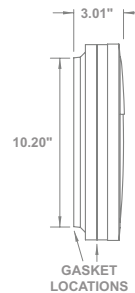

Cylinder Aluminum Housing

S64FM
Ceiling Mount

S64W
Downlight
EXTENDS: 7 3/4"
H/CTR: 2 3/8"
BACKPLATE:
4 5/8" X 4 5/8"

S65W
Up & Downlight
EXTENDS: 7.75"
H/CTR: 6.875"
BACKPLATE:
4.625" X 4.625"

GUIDE: S65W-LR12W-BK

- Occupancy sensor available
 - Emergency backup available
 - Die cast aluminum
 - IP65 rated
- (see cut sheet for more information)

166FM
Ring

← 11.80" Diam →
H/CTR: 5 7/8"

169FM
Eyelid

GUIDE: 166FMF-LR15C-BK