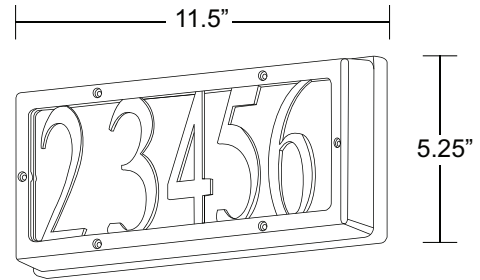

OUTDOOR ADDRESS LIGHT FIXTURE 100FM OUTDOOR DECORATIVE ENDURACAST

Wave Lighting's 100FM adds a modern look to any outdoor space. Wave Lighting's 100FM is designed for wall applications and mounting hardware is included.

EXTENDS:
 2"
 H/CTR:
 2"

BK BLACK

SPECIFICATIONS

- Black
- Includes Peel-N-Stick Numbers
- Acrylic Diffuser
- Wall Mount Only
- Minimum Starting Temp -20°F
- ETL Listed for Wet Locations

LED SOURCE OPTIONS