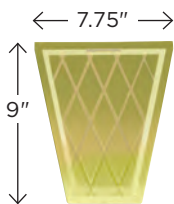

Residential Replacements

LENSES & DIFFUSERS

544XF-LENS

Frosted
Use with 544VF,
544HCF, & 544TF

544SF-LENS

Frosted
Use with 544SF

549VF-LENS

Frosted
Use with 549VF

549SF-LENS

Frosted
use with 549SF

561FMF-LENS

Frosted
Use with 561FMF

C200BC-LENS

Frosted
Use with C200BC

502XF-LENS

Frosted
Use with 502SF &
502VF

COLONIAL, SAXONY & VANGUARD WALL MOUNT

ACRYLIC
144 - Clear Bvl Dia (shown)
145 - Amber Bvl Dia
146 - Clear Bvl
147 - Frosted Bvl

COMPANION SIZE EVERSTONE™ LANTERNS

ACRYLIC
1301724 - Clear
1301726 - Frosted (shown)

WALL PACK EVERSTONE™ LANTERNS

ACRYLIC
1301727 - Clear Prismatic (shown)
1301728 - Opal

VICTORIAN LANTERN

ACRYLIC
1300371 - Opal (shown)
1300372 - Black

COLONIAL, SAXONY & VANGUARD POST TOP

ACRYLIC
148 - Clear Bvl
149 - Frosted Bvl
153 - Amber Bvl Dia (shown)
154 - Clear Bvl Dia

FULL SIZE EVERSTONE™ LANTERNS

ACRYLIC
1301733 - Clear
1301734 - Frosted (shown)

LANTERN CHIMNEY

GLASS
1300316 - Frosted 2.875" bttm. width
PLASTIC
1300316P - Plastic 2.875" bttm. width

VICTORIAN LANTERN

ACRYLIC
1300373 - Clear Lens w/Trim Ring (sold assembled)

GLOBES & ACORNS W/5 1/4" NECKLESS OPENING

CLEAR POLYCARBONATE

1256-12"
1456-14"
1656-16"
1856-18"

ACRYLIC

1066-10"
1266-12"
1466-14"
1666-16"
1866-18"

OPAL POLYCARBONATE

1255-12"
1455-14"
1655-16"
1855-18"

ACRYLIC

1065-10"
1265-12"
1465-14"
1665-16"
1865-18"

SMOKE POLYCARBONATE

1258-12"
1458-14"
1658-16"
1858-18"

ACRYLIC

1068-10"
1268-12"
1468-14"
1668-16"
1868-18"

CLEAR PRISMATIC POLYCARBONATE

1859-18"
ACRYLIC
1069-10"
1269-12"
1669-16"
1869-18"

CLEAR TEXTURED POLYCARBONATE

1756-For 2017CL
ACRYLIC
1766-For 8017CL
OPAL TEXTURED POLYETHYLENE
1776-For 9017

CLEAR TEXTURED POLYCARBONATE