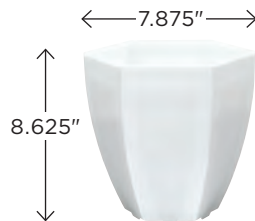

COLONIAL, SAXONY & VANGUARD POST TOP

ACRYLIC
148 - Clear Bvl
149 - Frosted Bvl
153 - Amber Bvl Dia (shown)
154 - Clear Bvl Dia

FULL SIZE EVERSTONE™ LANTERNS

ACRYLIC
1301733 - Clear
1301734 - Frosted (shown)