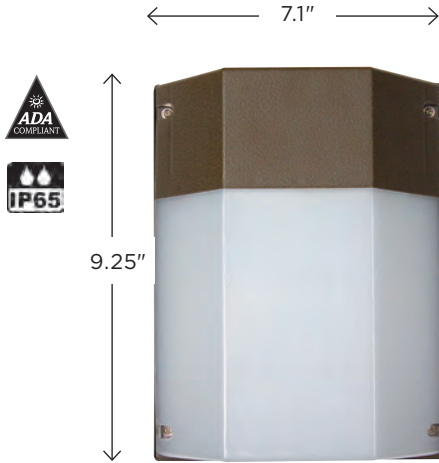

OUTDOOR DECORATIVE ENDURACAST NON-CORROSIVE

266FM
EXTENDS: 3.9"
H/CTR: 4.75"
BACKPLATE:
9" x 7"

- Photocell Included
- Composite Housing
- Hose Down - IP65 Rated

- Photocell Included
- Aluminum Housing
- High Lumen Output

Copperstone

GUIDE CODE: 266FM-LR12C-BZ

ITEM #	DIFFUSER	LIGHT SOURCE	CCT	COLOR
266FM	POLYCARBONATE F-Frosted	120V LIGHTWAVE LED	C-4K	BZ-Bronze
		LR12-13W 1000lm 80CRI		
530V	ACRYLIC C-Clear	LR52-52W 5000lm 80CRI		