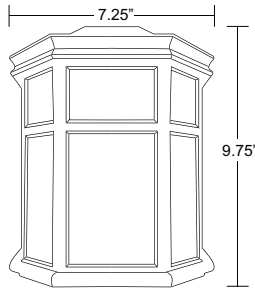

OUTDOOR WALL FIXTURE 220FM

OUTDOOR DECORATIVE MARLEX®

EXTENDS:
4"
H/CTR:
5 1/2"
BACKPLATE:
7 1/4" X 9 1/2"

This non-corrosive, composite lighting fixture adds a stylish look to any outdoor space. This outdoor lighting fixture is designed for wall mount applications and mounting hardware is included. Options include photocell and occupancy sensor. Made in USA.