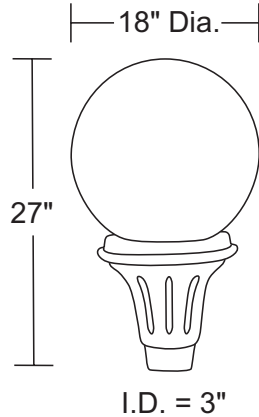

PROJECT _____

TYPE _____

VOLTAGE _____

POST TOP FIXTURE C2024T/C8024T

Shown with glass refractor

EPA 0.905ft²
WT 16 lbs

IES FILES AVAILABLE ONLINE
AT WAVELIGHTING.COM

Wave Lighting's commercial product line provides safety and security for all types of applications including parks, pedestrian walkways, and parking areas. Our Post top fixtures fit on any standard 3" diameter commercial pole (sold separately) with 3 set screws and allen wrench (provided). Standard 8" fitter neck diffuser is easily removed by loosening 3 set screws (provided).