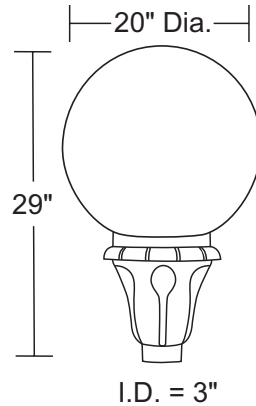

# POST TOP FIXTURE C2015T/C8015T

**EPA 1.1ft<sup>2</sup>**  
**WT 16 lbs**

IES FILES AVAILABLE ONLINE  
AT [WAVELIGHTING.COM](http://WAVELIGHTING.COM)