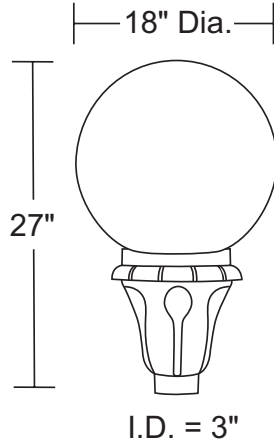

PROJECT _____

TYPE _____

VOLTAGE _____

POST TOP FIXTURE C2014T/C8014T

EPA 0.905ft²
WT 16 lbs

IES FILES AVAILABLE ONLINE
AT WAVELIGHTING.COM

SPECIFICATIONS

- Cast Aluminum Housing
- Stainless Steel Set Screws
- Black, White, or Bronze Finish
- Polycarbonate or Acrylic Globe Diffuser
- Clear, Opal, Smoke or Clear Prism Diffuser Options
- UL Listed For Wet Locations

Wave Lighting's commercial product line provides safety and security for all types of applications including parks, pedestrian walkways, and parking areas. Our Post top fixtures fit on any standard 3" diameter commercial pole (sold separately) with 3 set screws and allen wrench (provided). Standard 8" fitter neck diffuser is easily removed by loosening 3 set screws (provided).