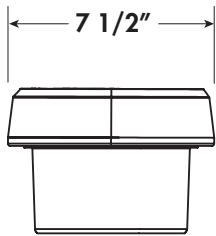

### SPECIFICATIONS

- Composite Construction
- Mounting Hardware Included
- Clear Acrylic Diffuser
- Wall Mount
- Photocell Included
- Minimum Starting Temp -20°F
- ETL Listed for Wet Locations