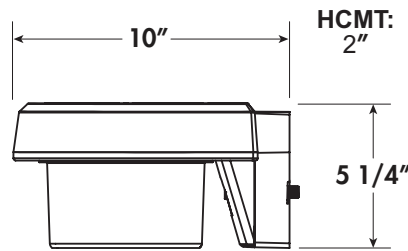

### SPECIFICATIONS

- Composite Construction
- Mounting Hardware Included
- Clear Acrylic Diffuser
- Wall Mount
- Photocell Included
- Minimum Starting Temp -20°F
- ETL Listed for Wet Locations