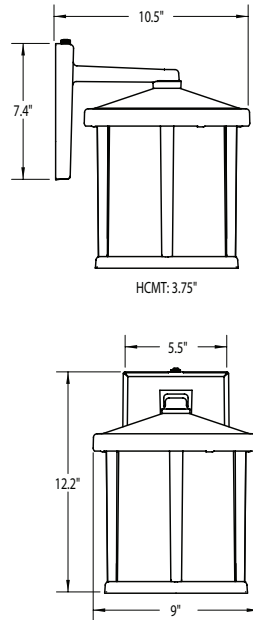

OUTDOOR WALL FIXTURE S52V

OUTDOOR DECORATIVE MARLEX®

Wave Lighting's New Artisan Collection adds a stylish look to any outdoor space. Wave Lighting's S52V is designed for wall applications and mounting hardware is included. Options include Photocell.

LED SOURCE OPTIONS

LIGHTWAVE LED - LR/LT

- 120V, 50/60 Hz
- AC Driver-On-Board Array
- Estimated 50,000 Hrs L₇₀
- Low Flicker (LT models)
- Surge Supression
- Dimmable (see compatible dimmer list)
- High Efficacy LED Light Source
- 3000K or 4000K CCT 80 or 90CRI
- 5 Year Warranty
- UL Listed & Energy Star

E26 MEDIUM BASE - LE26

- 120V, 50/60Hz
- "Screw-In" Medium Base A19/E26 LED Lamp
- Estimated 15,000 Hrs L₇₀
- Low Flicker (3K models)
- Dimmable (see compatible dimmer list)
- 3000K CCT 90CRI or 4000K CCT 80CRI
- 3 Year Warranty
- UL Listed & Energy Star

SPECIFICATIONS

- Black, White, & Bronze
- Composite Construction
- Clear or Frosted Acrylic Diffuser
- Wall Mount Only
- Minimum Starting Temp -20°F
- UL Listed for Wet Locations

BK BLACK

WH WHITE

BZ BRONZE

GUIDE CODE: S52VF-BK-PC

CALL FOR PHOTOMETRIC INFORMATION

ITEM #	DIFFUSER	LIGHT SOURCE	CCT	COLOR	OPTIONS
S52V	ACRYLIC C-Clear F-Frosted	E26 MEDIUM BASE	C-4K W-3K	BK-Black WH-White BZ-Bronze	PC-Photocell
		(1) 60W MAX Medium Base LE26-9.5W 800lm (E26 LED Lamp) + *			
		120V LIGHTWAVE LED			
		LR12-13W 1000lm 80CRI * LT12-12W 1040lm 90CRI			

+ Lamp included. *Energy Star qualified product.