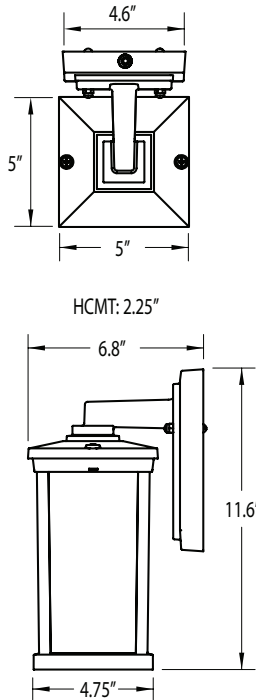

OUTDOOR WALL FIXTURE S51S

OUTDOOR DECORATIVE MARLEX®

Wave Lighting's New Artisan Collection adds a stylish look to any outdoor space. Wave Lighting's S51S is designed for wall applications and mounting hardware is included. Options include Photocell or dual Security Sensor (Motion Sensor & Photocell combo).

LED SOURCE OPTIONS

LIGHTWAVE LED - LR/LT

- 120V, 50/60 Hz
- AC Driver-On-Board Array
- Estimated 50,000 Hrs L₇₀
- Low Flicker (LT models)
- Surge Supression
- Dimmable (see compatible dimmer list)
- High Efficacy LED Light Source
- 3000K or 4000K CCT 80 or 90CRI
- 5 Year Warranty
- UL Listed & Energy Star

E26 MEDIUM BASE - LE26

- 120V, 50/60Hz
- "Screw-In" Medium Base A19/E26 LED Lamp
- Estimated 15,000 Hrs L₇₀
- Low Flicker (3K models)
- Dimmable (see compatible dimmer list)
- 3000K CCT 90CRI or 4000K CCT 80CRI
- 3 Year Warranty
- UL Listed & Energy Star

SPECIFICATIONS

- Black, White, & Bronze
- Composite Construction
- Clear or Frosted Acrylic Lens
- Wall Mount Only
- Minimum Starting Temp -20°F
- UL Listed for Wet Locations
- Non-Corrosive

BK BLACK

WH WHITE

BZ BRONZE

GUIDE CODE: S51SF-BK-PC

CALL FOR PHOTOMETRIC INFORMATION

ITEM #	DIFFUSER	LIGHT SOURCE	CCT	COLOR	OPTIONS
S51S	ACRYLIC C-Clear F-Frosted	E26 MEDIUM BASE	C-4K W-3K	BK-Black WH-White BZ-Bronze	PC-Photocell S-Security Option Includes Motion Sensor & Photocell Combo
		(1) 60W MAX Medium Base LE26-9.5W 800lm (E26 LED Lamp) + *			
		120V LIGHTWAVE LED			
		LR12-13W 1000lm 80CRI * LT12-12W 1040lm 90CRI			

+ Lamp included. *Energy Star qualified product.