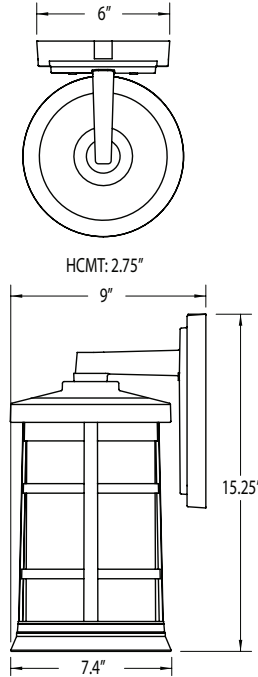

OUTDOOR WALL FIXTURE S50V

OUTDOOR DECORATIVE MARLEX®

Wave Lighting's New Artisan Collection adds a stylish look to any outdoor space. Wave Lighting's S50V is designed for wall applications and mounting hardware is included. Options include Photocell or dual Security Sensor (Motion Sensor & Photocell combo).

LED SOURCE OPTIONS

LIGHTWAVE LED - LR/LT

- 120V, 50/60 Hz
- AC Driver-On-Board Array
- Estimated 50,000 Hrs L₇₀
- Low Flicker (LT models)
- Surge Supression
- Dimmable (see compatible dimmer list)
- High Efficacy LED Light Source
- 3000K or 4000K CCT 80 or 90CRI
- 5 Year Warranty
- UL Listed & Energy Star

E26 MEDIUM BASE - LE26

- 120V, 50/60Hz
- "Screw-In" Medium Base A19/E26 LED Lamp
- Estimated 15,000 Hrs L₇₀
- Low Flicker (3K models)
- Dimmable (see compatible dimmer list)
- 3000K CCT 90CRI or 4000K CCT 80CRI
- 3 Year Warranty
- UL Listed & Energy Star

SPECIFICATIONS

- Black, White, & Bronze
- Composite Construction
- Clear or Frosted Acrylic Diffuser
- Wall Mount Only
- Minimum Starting Temp -20°F
- UL Listed for Wet Locations
- Non-Corrosive

BK BLACK WH WHITE BZ BRONZE

GUIDE CODE: S50VF-BK-PC

CALL FOR PHOTOMETRIC INFORMATION

ITEM #	DIFFUSER	LIGHT SOURCE	CCT	COLOR	OPTIONS
S50V	ACRYLIC C-Clear F-Frosted	E26 MEDIUM BASE	C-4K W-3K	BK-Black WH-White BZ-Bronze	PC-Photocell S-Security Option Includes Motion Sensor & Photocell Combo
		(1) 60W MAX Medium Base LE26-9.5W 800lm (E26 LED Lamp) + ★			
		120V LIGHTWAVE LED			
		LR12-13W 1000lm 80CRI ★ LT12-12W 1040lm 90CRI			

+ Lamp included. ★Energy Star qualified product.