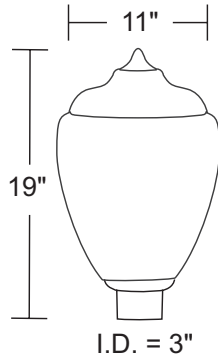

## ACORN POST TOP FIXTURE 9018

Wave Lighting's Acorn Post Top Fixture is ideal for any outdoor patio or walkway. This fixture is available in incandescent with A19 LED lamp option and is easily relamped via 2 screws in fitter. This fixture can be used to comply with 2016 Title 24 Part 6 High Efficacy LED Light Source Requirements. Wave Lighting's Acorns fit on a 3" diameter pole (sold separately) mounting hardware is included.