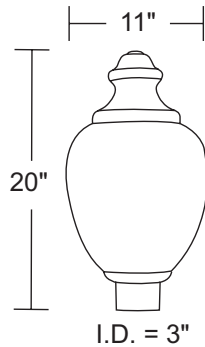

ACORN POST TOP FIXTURE 9017 **OUTDOOR DECORATIVE**

Wave Lighting's Acorn Post Top Fixture is ideal for any outdoor patio or walkway. This fixture is available in incandescent with A19 LED lamp option and is easily relamped via 2 screws in fitter. Wave Lighting's Acorns fit on a 3" diameter pole (sold separately) mounting hardware is included.

GUIDE CODE: 9017-LR12C-BP

CALL FOR PHOTOMETRIC INFORMATION

ITEM #	LENS	LIGHT SOURCE	CCT	FITTER MATERIAL	OPTIONS
9017-Acorn	POLYETHYLENE Opal Textured	E26 MEDIUM BASE	C-4K W-3K	CAST ALUMINUM Black WH-White BZ-Bronze	MG-E39 Mogul Socket
		(1) 75W MAX Medium Base LE26-9.5W 800lm (E26 LED Lamp) †			
		120V LIGHTWAVE LED			
		LR12-13W 1000lm 80CRI LR15-15W 1400lm 80CRI LR22-23W 1900lm 80CRI LT12-12W 1040lm 90CRI LT15-16W 1400lm 90CRI LT22-24W 2020lm 90CRI			
		E39 RETRO-FIT LED 120-277V			
		LC5-24W 3120lm, Type 5 † LC3-20W 3000lm, Type 3 † LCD-24W 2400lm, Dark Sky †	C-4K		