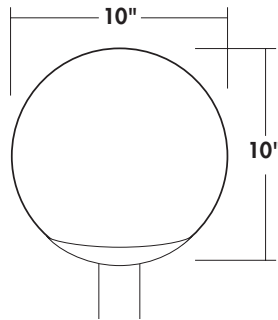

GLOBE POST TOP FIXTURE 8000

OUTDOOR DECORATIVE

FITTER
I.D. = 3"

Wave Lighting's Residential Globe Fixture is ideal for any outdoor patio or walkway. This fixture is available in incandescent with A19 LED lamp option and is easily relamped via 2 screws in fitter. Wave Lighting's 10" Dia. Globe fits on a 3" diameter pole (sold separately) mounting hardware is included.

GUIDE CODE: 8000CL-LR12C-BP

CALL FOR PHOTOMETRIC INFORMATION

ITEM #	LENS	LIGHT SOURCE	CCT	FITTER MATERIAL	OPTIONS
8000-10" DIA	<u>ACRYLIC</u> Opal CL-Clear FA-Frost SM-Smoke PR-Clear Prismatic	E26 MEDIUM BASE (1) 75W MAX Medium Base LE26-9.5W 800lm (E26 LED Lamp) †	C-4K W-3K	<u>CAST ALUMINUM</u> Black WH-White BZ-Bronze	MG-E39 Mogul Socket
		120V LIGHTWAVE LED LR12-13W 1000lm 80CRI LT12-12W 1040lm 90CRI			
		E39 RETRO-FIT LED 120-277V LC5-24W 3120lm, Type 5 † LC3-20W 3000lm, Type 3 † LCD-24W 2400lm, Dark Sky †			