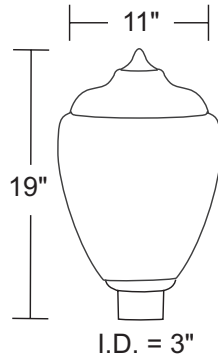

LIGHTING

ACORN POST TOP FIXTURE 2018/8018

PROJECT _____

TYPE _____

VOLTAGE _____

Wave Lighting's Acorn Post Top Fixture is ideal for any outdoor patio or walkway. This fixture is easily relamped via 2 screws in fitter. This fixture can be used to comply with 2016 Title 24 Part 6 High Efficacy LED Light Source Requirements. Wave Lighting's Acorns fit on a 3" diameter pole (sold separately) mounting hardware is included.