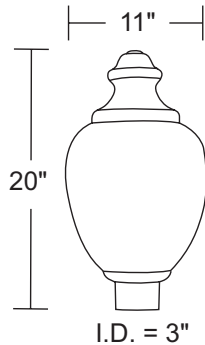

ACORN POST TOP FIXTURE 2017/8017 **OUTDOOR DECORATIVE**

Wave Lighting's Acorn Post Top Fixture is ideal for any outdoor patio or walkway. This fixture is easily relamped via 2 screws in fitter. Wave Lighting's Acorns fit on a 3" diameter pole (sold separately) mounting hardware is included.

GUIDE CODE: 2017CL-LR12C-BP

CALL FOR PHOTOMETRIC INFORMATION

ITEM #	LENS	LIGHT SOURCE	CCT	FITTER MATERIAL	OPTIONS
2017-Acorn	POLYCARBONATE CL-Clear Textured	E26 MEDIUM BASE (1) 75W MAX Medium Base LE26-9.5W 800lm (E26 LED Lamp) †	C-4K W-3K	CAST ALUMINUM Black WH-White BZ-Bronze	MG-E39 Mogul Socket
8017-Acorn	ACRYLIC CL-Clear Textured FA-Frost Textured	120V LIGHTWAVE LED LR12-13W 1000lm 80CRI LR15-15W 1400lm 80CRI LR22-23W 1900lm 80CRI LT12-12W 1040lm 90CRI LT15-16W 1400lm 90CRI LT22-24W 2020lm 90CRI E39 RETRO-FIT LED 120-277V LC5-24W 3120lm, Type 5 † LC3-20W 3000lm, Type 3 † LCD-24W 2400lm, Dark Sky †	C-4K	POLYCARBONATE BP-Black WP-White	