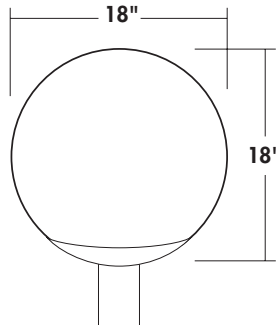

# GLOBE POST TOP FIXTURE 2004/8004

PROJECT \_\_\_\_\_

TYPE \_\_\_\_\_

VOLTAGE \_\_\_\_\_

FITTER  
I.D. = 3"

Wave Lighting's Residential Globe Fixture is ideal for any outdoor patio or walkway. This fixture is available in incandescent with A19 LED lamp option and is easily relamped via 2 screws in fitter. This fixture can be used to comply with 2016 Title 24 Part 6 High Efficacy LED Light Source Requirements. Wave Lighting's 18" Dia. Globe fits on a 3" diameter pole (sold separately) mounting hardware is included.

## GUIDE: 2004CL-BP

ITEM #	GLOBE	LIGHT SOURCE	FITTER MATERIAL
2004-18" DIA	<b>POLYCARBONATE</b> Opal <b>CL</b> -Clear <b>SM</b> -Smoke	<b>INCANDESCENT</b> (1) 150W MAX Medium Base	<b>POWDERCOATED CAST ALUMINUM</b> Black <b>BZ</b> -Bronze <b>WH</b> -White
		<b>HIGH PRESSURE SODIUM</b> <b>70H</b> -(1) 70W 4Kv Medium Base ☆	
		<b>LED LIGHT SOURCE</b>	
8004-18" DIA	<b>ACRYLIC</b> Opal <b>CL</b> -Clear <b>SM</b> -Smoke <b>PR</b> -Clear Prismatic	<b>REPLACEABLE LED CORN COB</b> <b>LC5</b> - 24W 3120lm Type 5 ☆ <b>LC3</b> - 20W 3000lm Type 3 ☆ <b>LCD</b> - 24W 2400lm Dark Sky ☆	<b>CCT</b> <b>C</b> -4K <b>W</b> -3K
			<b>C</b> -4K