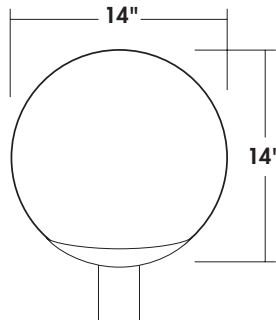

## GLOBE POST TOP FIXTURE 2002/8002

Wave Lighting's Residential Globe Fixture is ideal for any outdoor patio or walkway. This fixture is available in incandescent with A19 LED lamp option and is easily relamped via 2 screws in fitter. This fixture can be used to comply with 2016 Title 24 Part 6 High Efficacy LED Light Source Requirements. Wave Lighting's 14" Dia. Globe fits on a 3" diameter pole (sold separately) mounting hardware is included.

FITTER  
I.D. = 3"

### CALL FOR PHOTOMETRIC INFORMATION

ITEM #	GLOBE	LIGHT SOURCE		FITTER MATERIAL
2002-14" DIA	POLYCARBONATE Opal CL-Clear SM-Smoke	INCANDESCENT (1) 150W MAX Medium Base		POWDERCOATED CAST ALUMINUM Black BZ-Bronze WH-White
		LED LIGHT SOURCE		
8002-14" DIA	ACRYLIC Opal CL-Clear SM-Smoke	E26 MEDIUM BASE LED LE26-10W 800lm ☆	CCT C-4K W-3K	POLYCARBONATE BP-Black WP-White