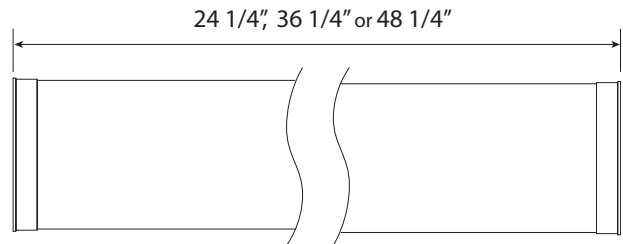

VANITY STRIPS 183/184/185FM

INDOOR DECORATIVE

Wave Lighting's 183/184/185FM add a contemporary look to any interior space. This fixture is available in Multi-Volt LED. Wave Lighting's 183/184/185FM are designed for Wall applications. Mounting hardware is included.

WH WHITE

SPECIFICATIONS

- Mounting Hardware Included
- Fosted Acrylic Lens
- Wall or Ceiling Mount
- Minimum Starting Temp -20°F
- UL Listed for Damp Locations
- Non-Dimmable

REPLACEABLE LED LINEAR LAMPS