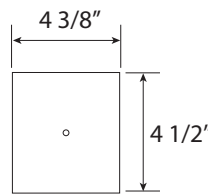

SPECIFICATIONS

- Mounting Hardware Included
- Fosted Acrylic Lens
- Wall or Ceiling Mount
- Minimum Starting Temp -20°F
- UL Listed for Damp Locations
- Non-Dimmable

REPLACEABLE LED LINEAR LAMPS

LED LAMPS

- 120-277V, LED Lamps, 3000K
- Estimated 50,000 Hrs L₇₀
- 3000K CCT 80CRI
- 3 Year Warranty

GUIDE CODE: 183FM-217T8WD-LED

CALL FOR PHOTOMETRIC INFORMATION

ITEM #	LENS	LIGHT SOURCE	CCT
183FM 2'	ACRYLIC White	120-277V LED LAMPS	WD-LED-3K
		217T8-(2) 9W Lamps, 1800lm, Tube, 1800lm + 80CRI	
184FM 3'	225T8WD-LED (2) 13W Lamps, Tube, 2600lm + 80CRI		
185FM 4'	232T8WD-(2) 18W Lamps, Tube, 3600lm + 80CRI		

† Lamp included.